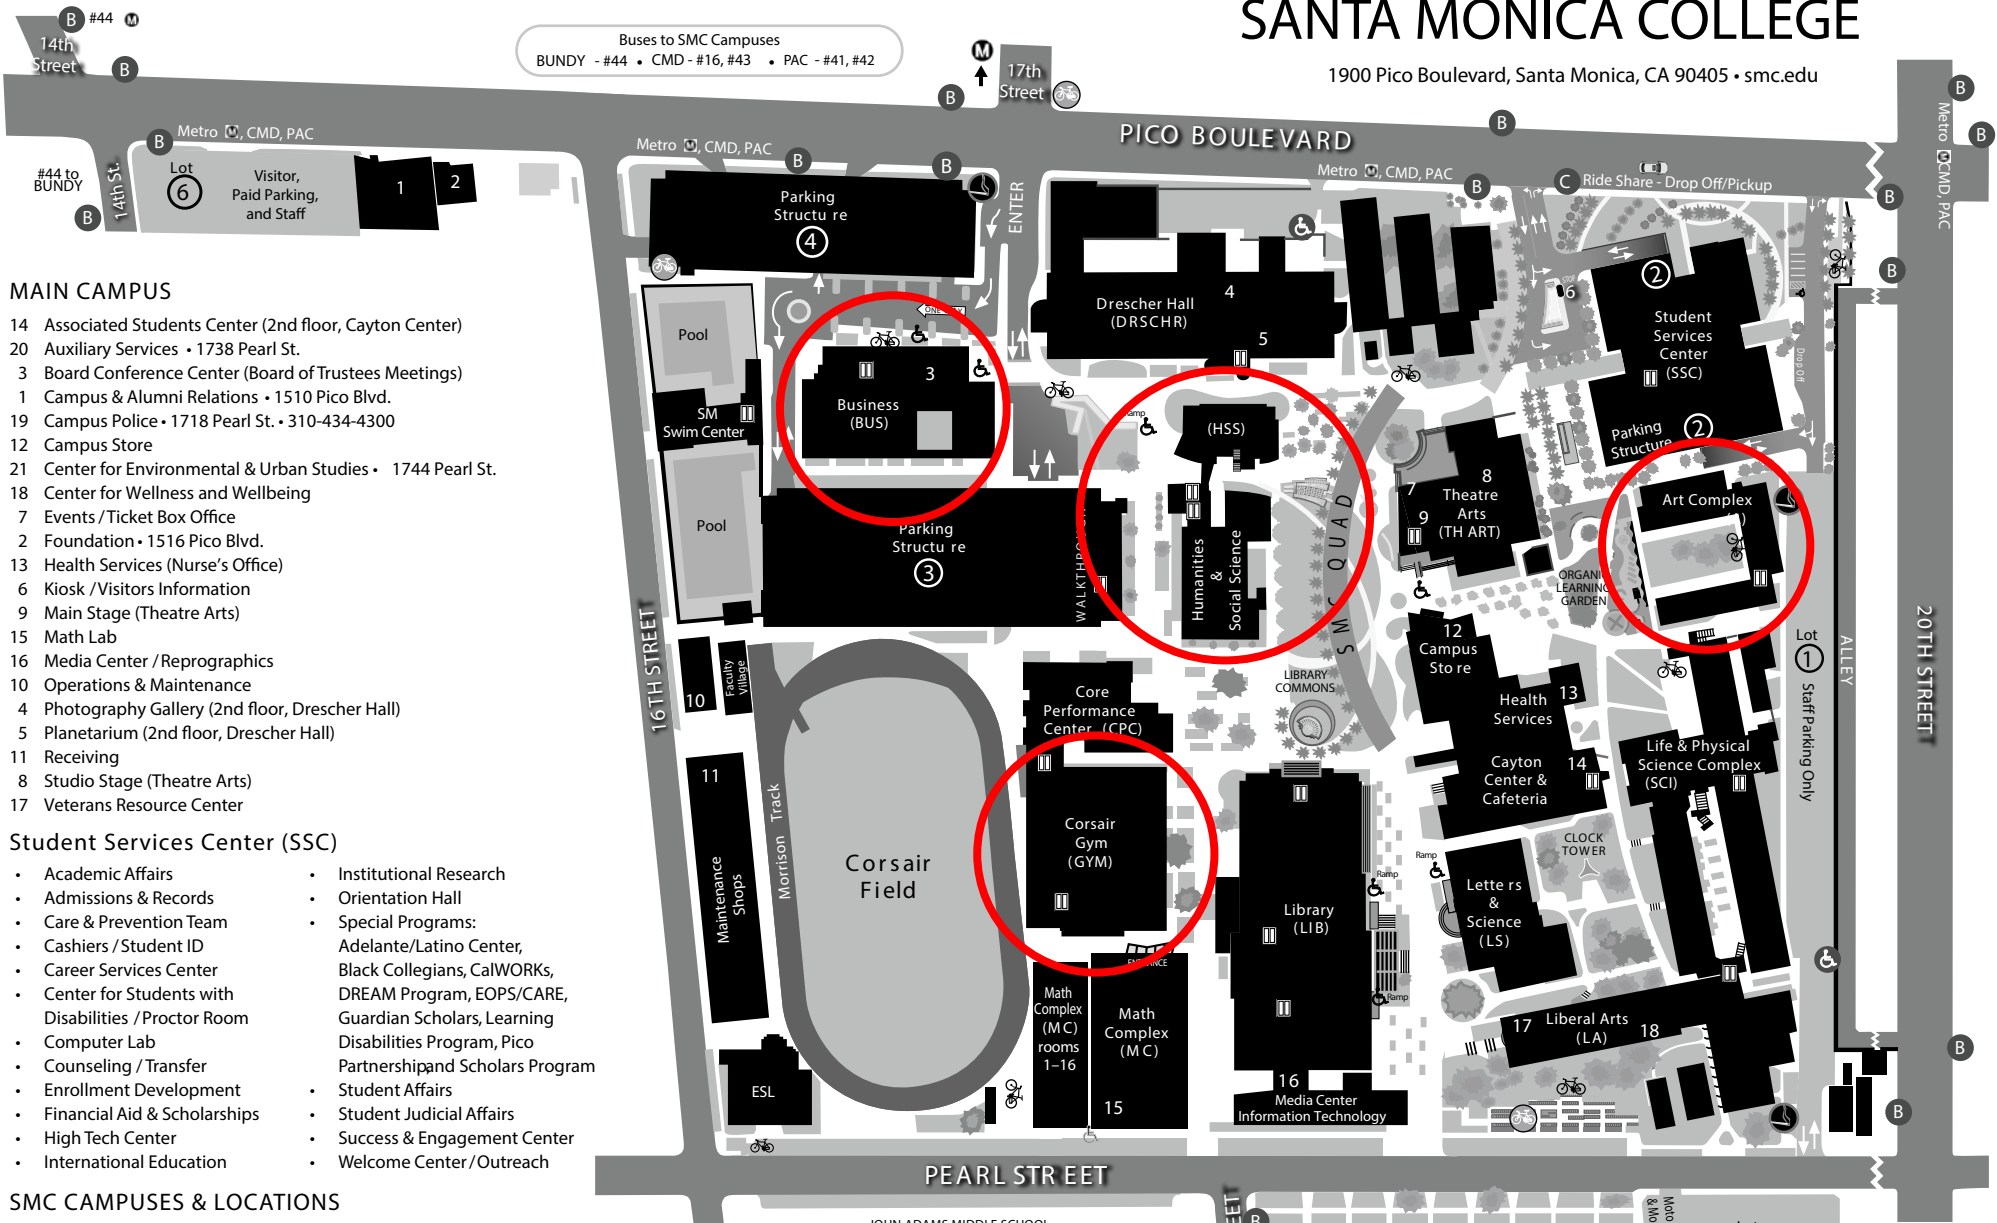

SANTA MONICA COLLEGE

1900 Pico Boulevard, Santa Monica, CA 90405 • smc.edu

MAIN CAMPUS

- 14 Associated Students Center (2nd floor, Cayton Center)
- 20 Auxiliary Services • 1738 Pearl St.
- 3 Board Conference Center (Board of Trustees Meetings)
- 1 Campus & Alumni Relations • 1510 Pico Blvd.
- 19 Campus Police • 1718 Pearl St. • 310-434-4300
- 12 Campus Store
- 21 Center for Environmental & Urban Studies • 1744 Pearl St.
- 18 Center for Wellness and Wellbeing
- 7 Events / Ticket Box Office
- 2 Foundation • 1516 Pico Blvd.
- 13 Health Services (Nurse's Office)
- 6 Kiosk / Visitors Information
- 9 Main Stage (Theatre Arts)
- 15 Math Lab
- 16 Media Center / Reprographics
- 10 Operations & Maintenance
- 4 Photography Gallery (2nd floor, Drescher Hall)
- 5 Planetarium (2nd floor, Drescher Hall)
- 11 Receiving
- 8 Studio Stage (Theatre Arts)
- 17 Veterans Resource Center

SMC CAMPUSES & LOCATIONS

- Administration • 2714 Pico Blvd.
- Airport Arts Campus (AIR) • 2800 Airport Ave.
- Art Gallery at PAC • 1310 11th St.
- Bundy Campus (BUNDY) • 3171 S. Bundy Dr.
- Business & Payroll Services • 2714 Pico Blvd.
- Center for Media and Design (CMD) • 1660 Stewart St.
- Community Education • 3171 S. Bundy Dr.
- Emeritus Campus (EC) • 1227 2nd St.
- Human Resources • 2714 Pico Blvd.
- KCRW • 1660 Stewart St.
- Performing Arts Center (PAC) • 1310 11th St.
- The Edge at PAC • 1310 11th St.
- The Eli and Edythe Broad Stage at PAC • 1310 11th St.

PARKING

- Staff Permit Parking: Lots 1 & 5, Structures 2, 3 & 4
- Student Permit Parking: Structures 2, 3 & 4
- Visitor Parking: Lot 6 or check in at Kiosk, legend #6 for permit
- Park Free and Shuttle to Main Campus with Student ID Bundy Campus • 3171 S. Bundy Dr.